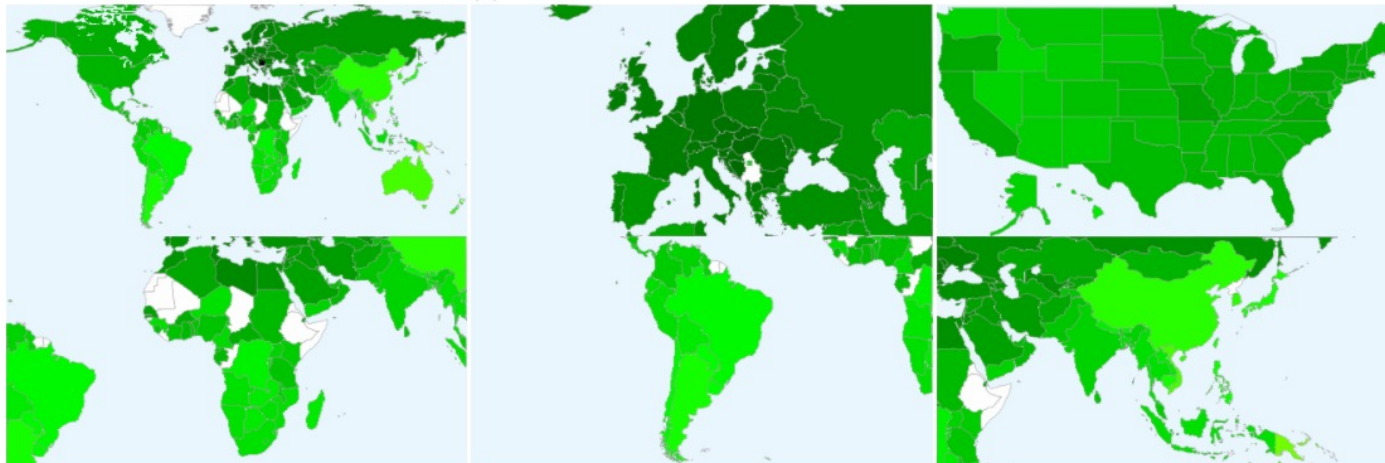

Nastavili smo sa ARK Caida

Center for Applied Internet Data Analysis [University of California's San Diego Supercomputer Center](#)
Archipelago (Ark) Measurement Infrastructure

← → ↻ caida.org/projects/ark/statistics/monitor/beg-rs/map_rtts.html 🔍 ☆ 🛒 ⚙️ ☰ 👤

beg-rs

Serbian Open eXchange (SOX)
Belgrade, RS

IPv4 data used (switch to IPv6)

← →
Prev monitor: bed3-us Next monitor: bfh-br
Prev in Europe: bcn2-es Next in Europe: bhd-uk
+ To main statistics page

Median RTT per country and US state