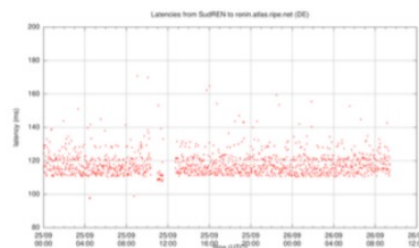

Name server instance	Nr. of probes connecting to instance	Percentage
dns.th2.nic.fr	173	36%
dns.fra.nic.fr	173	36%
dns.lon.nic.fr	47	10%
dns.lyn2.nic.fr	29	6%
dns.lyn1.nic.fr	25	5%
dns.bru.nic.fr	19	4%
dns.ix1.nic.fr	18	4%