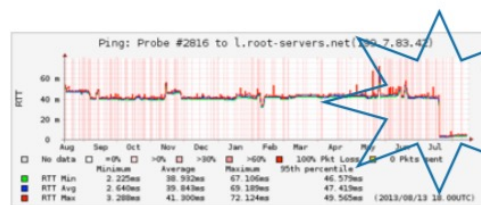

Dobrodošli u naš svet

Svet merenja

Zoran Perović

Sve je počelo od RIPE Atlas Anchor

RIPE Atlas Success Stories

- IXP: Measuring the effect of installing L-root in Belgrade / SOX
- DNS: Looking for most popular instances of .FR anycast servers
- Events: Measuring Internet outage in Sudan