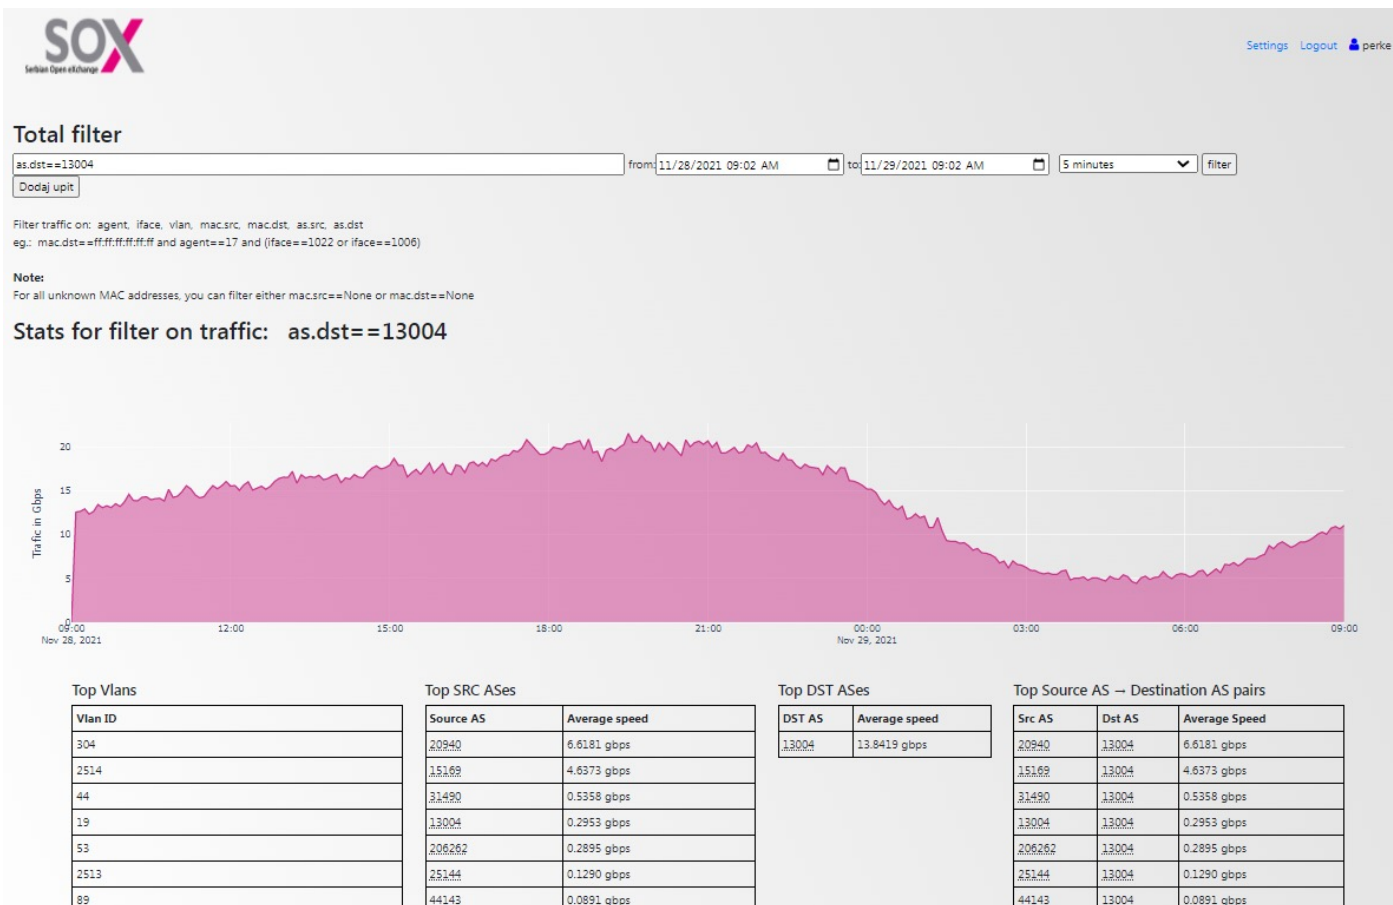

DNS Perf

PerfOps

Google,
Akamai,
Limelight,
Packet Clearing House,
DNS Oarc – AS112,
M247

SOX sistem za analizu SFLOW

Hvala na pažnji

Pitanja?

Zoran Perović, SOX CEO